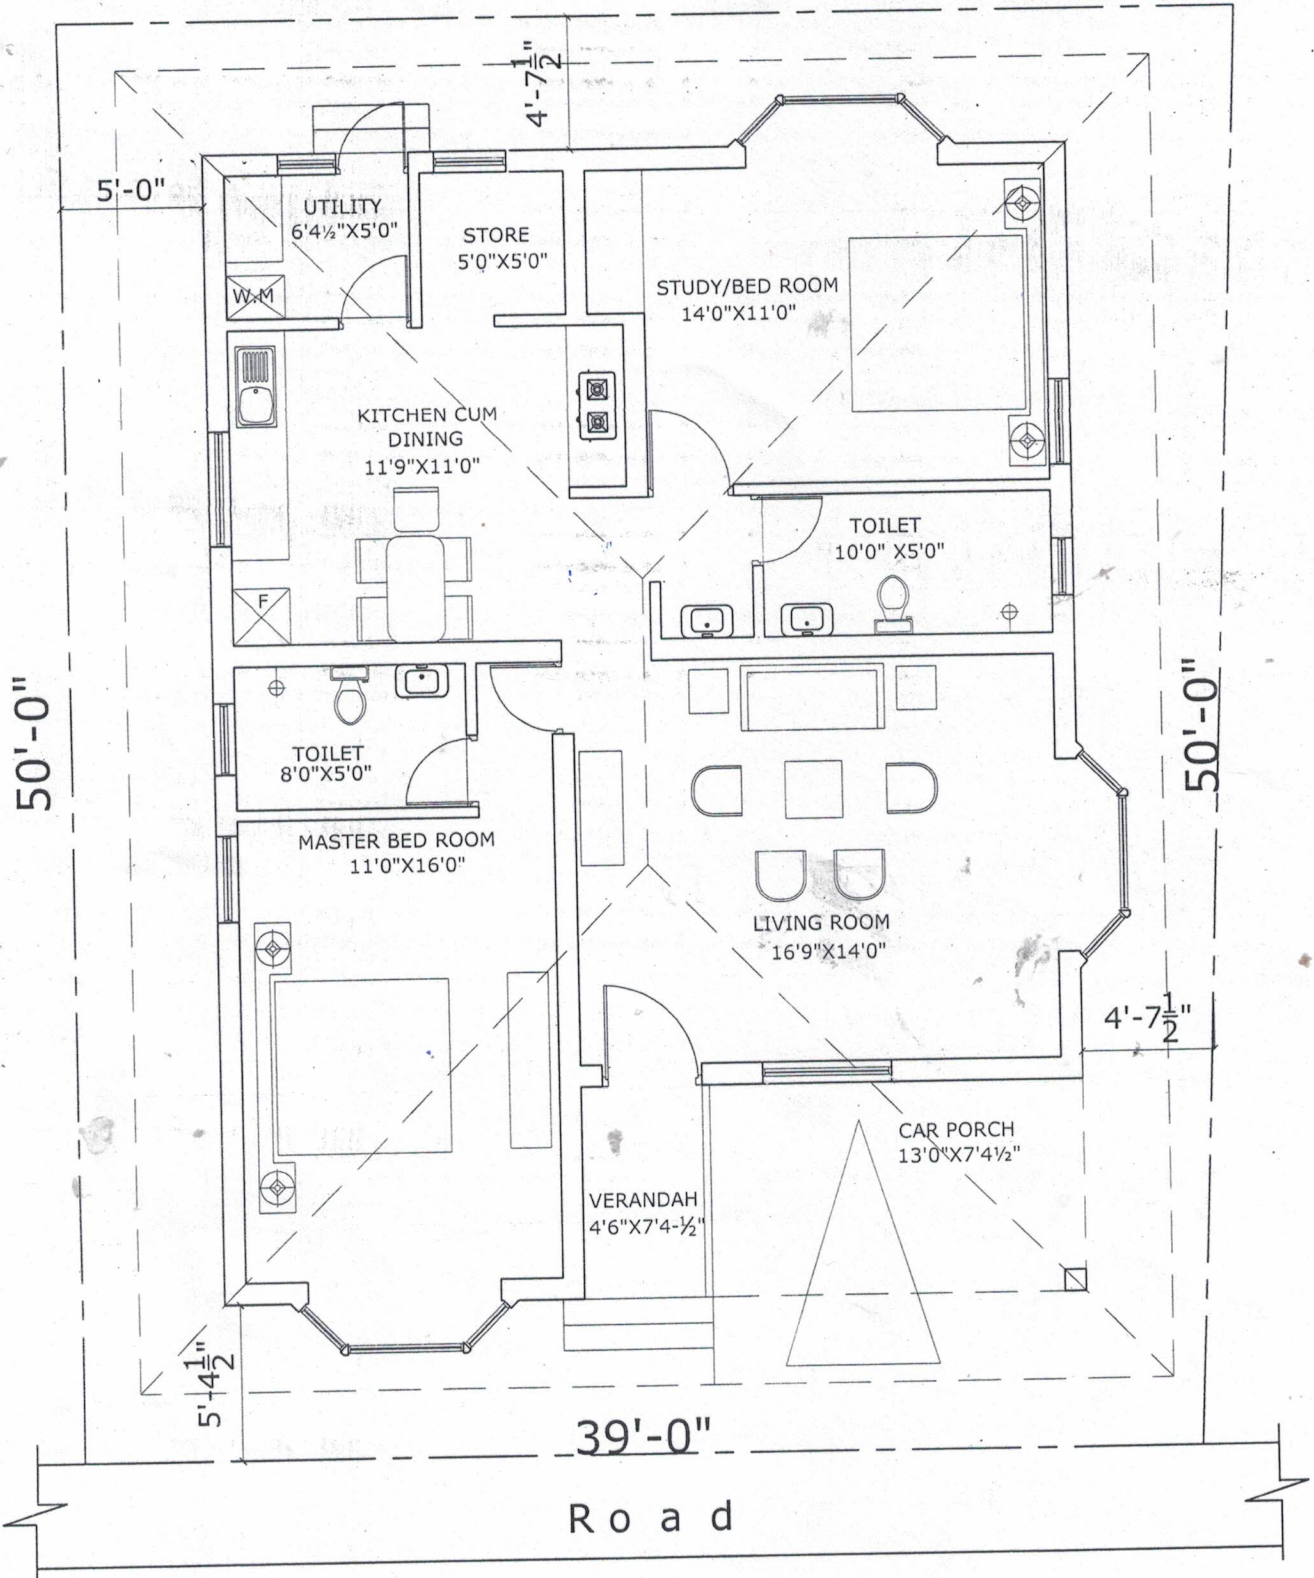

TYPE -3B

41'-0"

GROUND FLOOR PLAN

SOUTH FACING VILLA

AREA OF LAND -2000 SFT  
AREA OF BUILDING -1232 SFT

Plot No: 13

**SANTHOSHAM EXTN.**

COVAI PROPERTY CENTER (INDIA)  
PVT LTD, COIMBATORE.