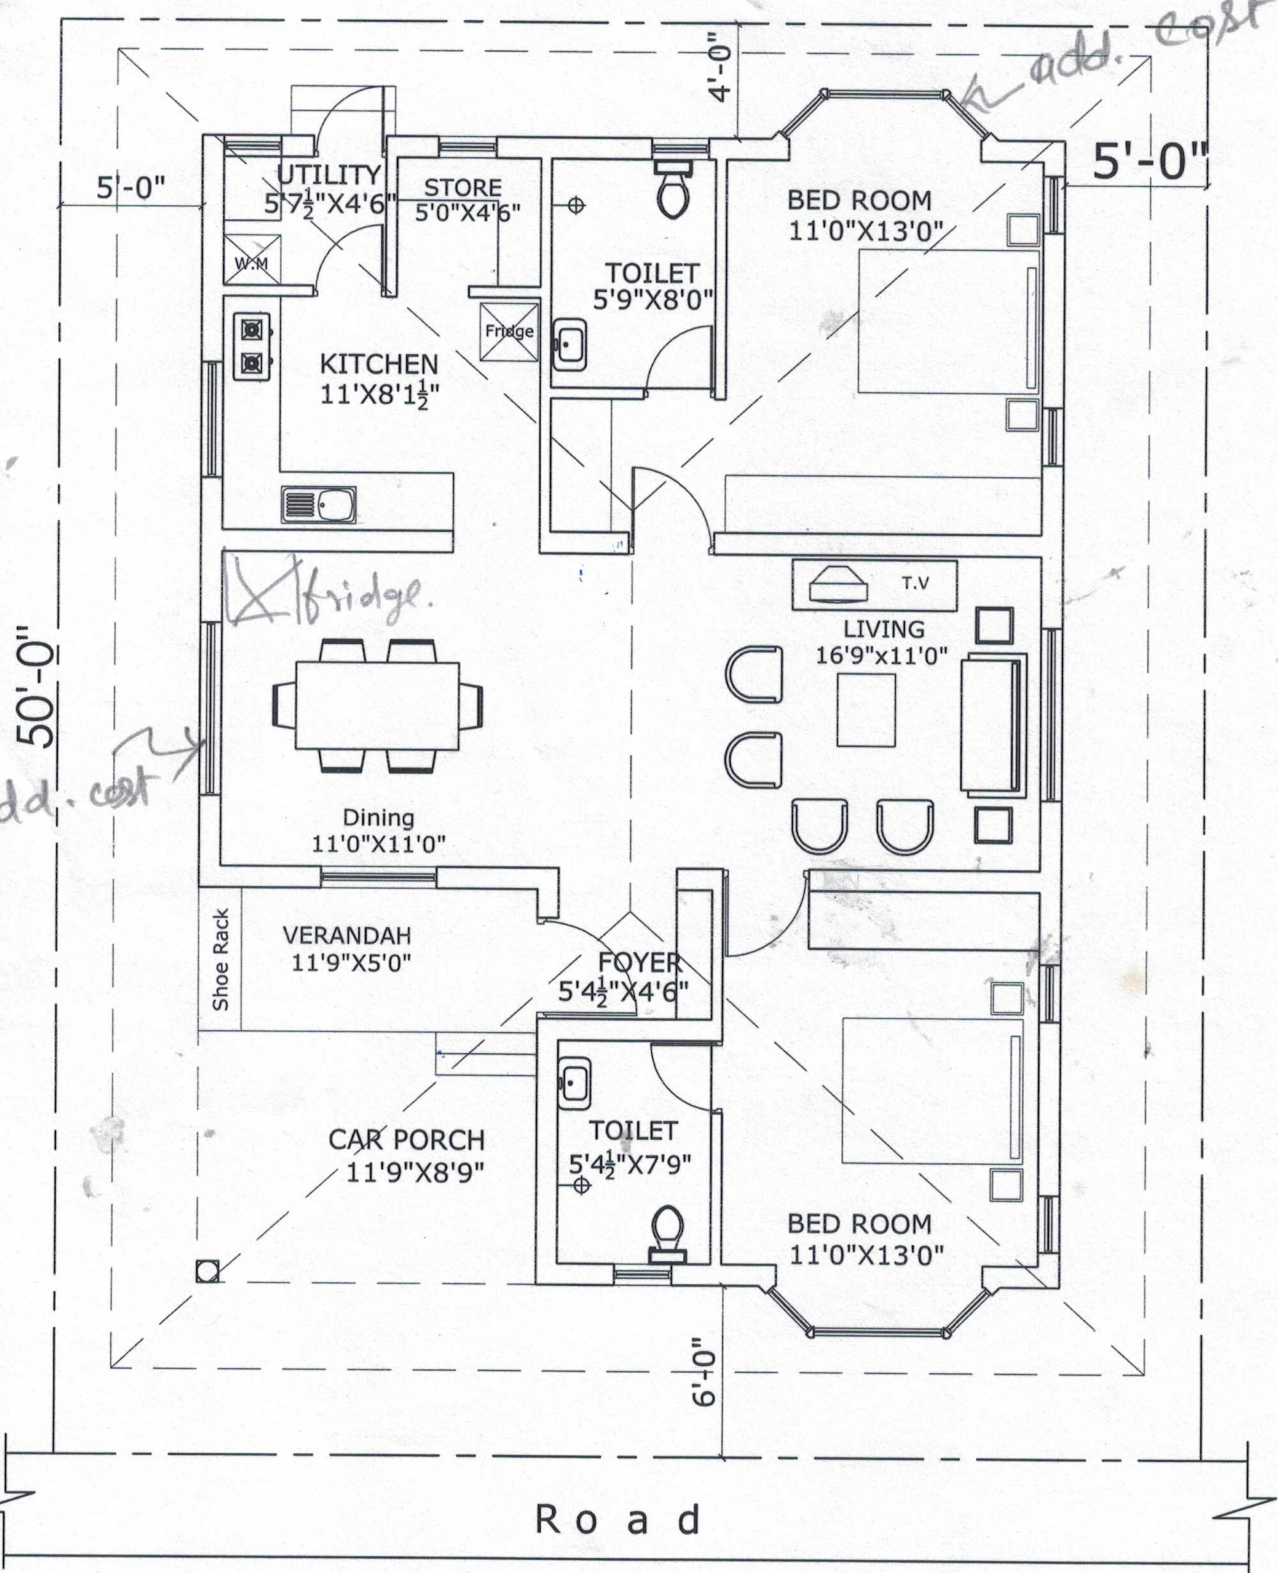

40'-0"

**NORTH FACING VILLA**

AREA OF PLOT - 2000 SFT  
 AREA OF BUILDING - 1223 SFT

Plot No : 2

**SANTHOSHAM EXTN.**

COVAI PROPERTY CENTER (INDIA)  
 PVT LTD, COIMBATORE.

**COVAI**

PROPERTY CENTRE  
 (INDIA) PVT, LTD.,