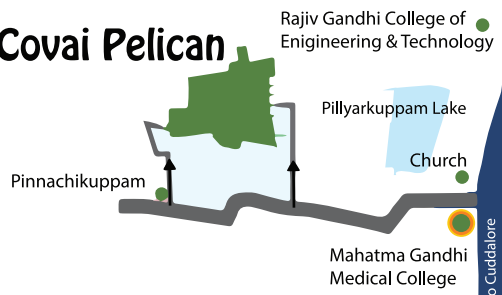

# Location Map

<b>Bahour Lake</b>	- 2 kms
<b>Mahatma Gandhi Medical College</b>	- 2.5 kms
<b>Aravind Eye Hospital</b>	- 9 kms
<b>Aarupadai Veedu Medical College</b>	- 5 kms
<b>Govt Primary Health Care</b>	- 7.5 kms
<b>Ram Hospital</b>	- 12 kms
<b>Karur Vysya Bank</b>	- 3.5 kms
<b>Syndicate Bank</b>	- 6 kms
<b>Indian Bank</b>	- 8.5 kms
<b>Marambai Beach</b>	- 5.5 kms
<b>Aarupadai Veedu Urban Health Centre</b>	- 7 kms (towards Cuddalore)
<b>Saravana Hospital</b>	- 7.5 kms (towards Cuddalore)
<b>Maruthi Gastro Care Hospital</b>	- 10 kms (towards Cuddalore)

## Covai Pelican

**\*Map not to be scale**